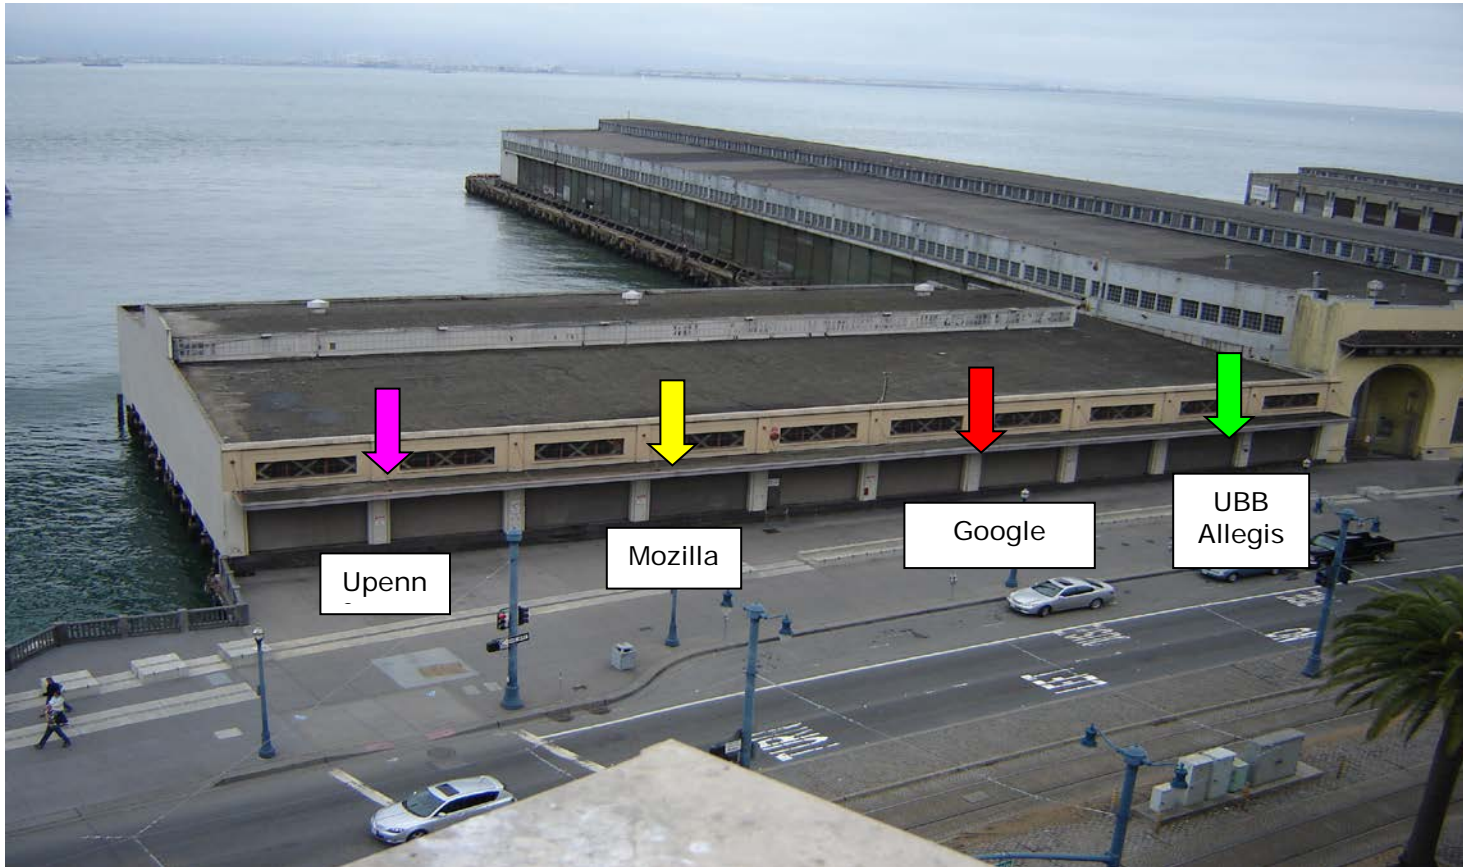

345 SPEAR – Business Hours
Evacuation location for **Google**

345 SPEAR – Business Hours

Evacuation Location for floor 1 (Retail)

NOTE: Evacuation Location for 345.125 Child Care = corner of Folsom and Spear

**Remote Command Center
Hills Plaza**

2 HARRISON - Business Hours Evacuation locations - All Floors

NOTE: 2H.150 Child Care evacuates to Loading dock